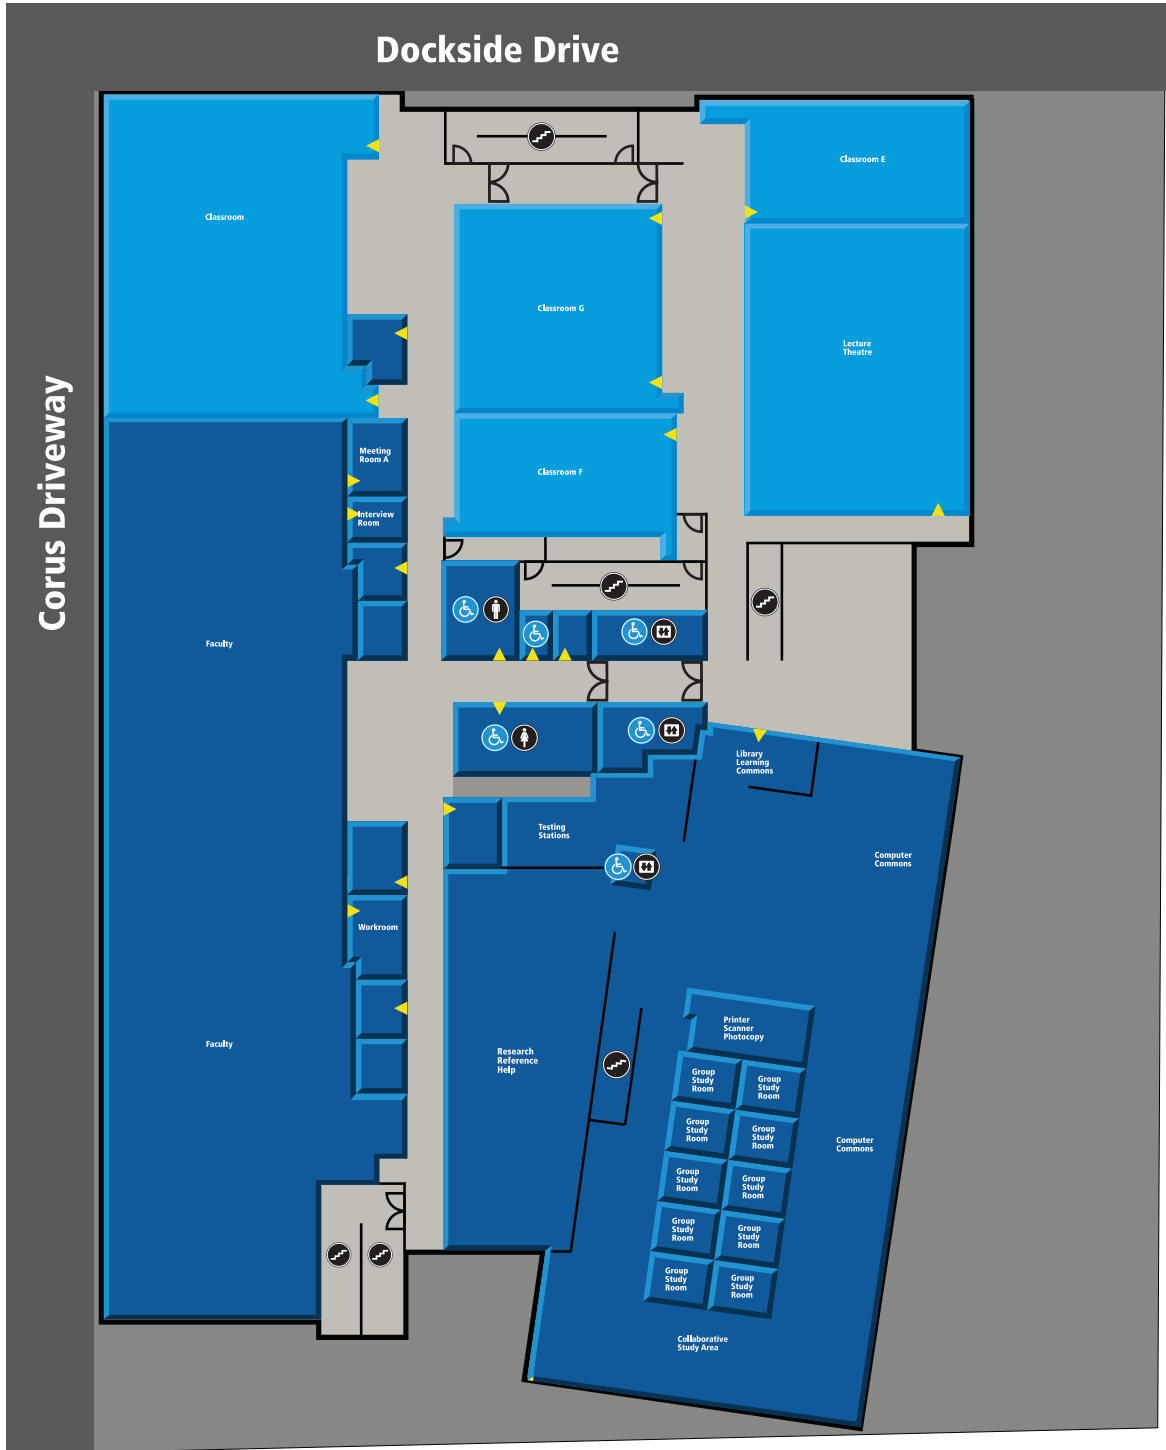

6th Floor

Waterfront Campus

Floor 6 - Waterfront Campus

- | | | | |
|---------------------|----------------|-----------------|--|
| Information | Stairs | Food & Beverage | |
| Security | Elevator | Coffee Shop | |
| Emergency Telephone | Telephone | TTC Wheel Trans | |
| Wheelchair Access | Text Telephone | Entrance | |
| First Aid | Bank Machine | You are here | |
| Washrooms | | | |